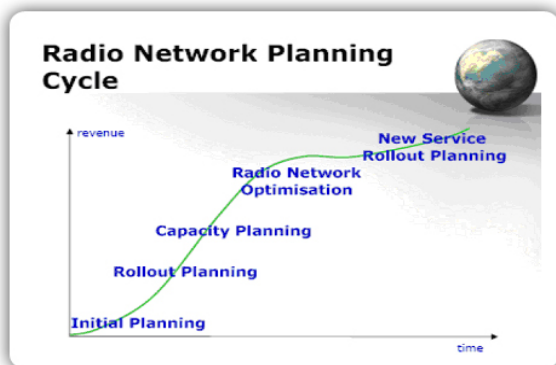

Guidelines for network expansion based on traffic requirement: Encodex provides full support for finding and analyzing major offenders in traffic overload or sites with very low traffic in various markets for Clearwire. Encodex proactively provides recommendations on this.