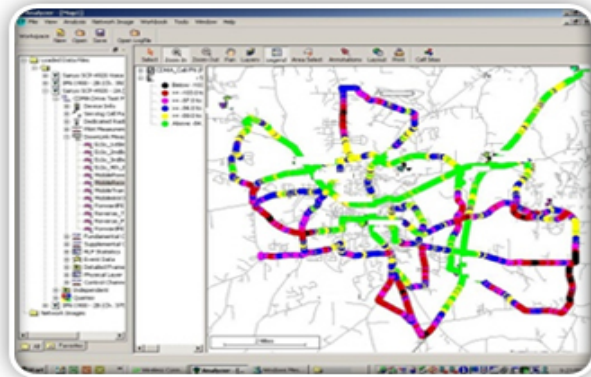

## ▪ RF Engineering

Radio network planning: Encodex consults on providing full radio architecture plan of the network in terms of BTS, MW & Antenna plan by using planning tools like Planet 5. Coverage prediction is obtained to plan the launch in new markets or expand services in older markets.

**Statistical measurements and observation through Drive-test:** Apart from the reports available by OMC it is also important to know from field actual situation of the network.

**Guidelines for network expansion based on traffic requirement:** Encodex provides full support for finding and analyzing major offenders in traffic overload or sites with very low traffic in various markets for Clearwire. Encodex proactively provides recommendations on this.