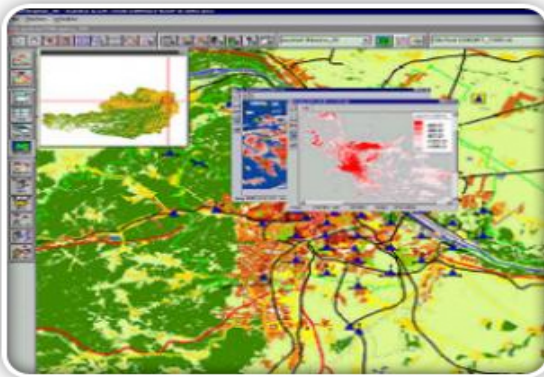

Statistical measurements and observation through Drive-test: Apart from the reports available by OMC it is also important to know from field actual situation of the network.