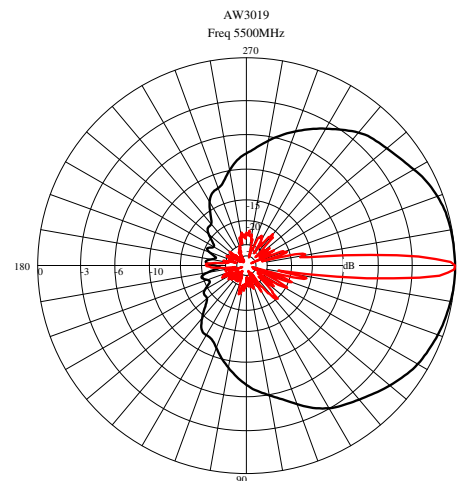

WiMAX Product Options

- Frequencies:
 - 2.3-2.7GHz
 - 3.3-3.8GHz
 - 4.9-5.9GHz
- Single, Dual and Quad Port
- Tilt:
 - Fixed
 - Manual Electrical Tilt (MET)
 - Enclosed Remote Electrical Tilt (eRET)
- 60°, 90° and 120° beam widths.